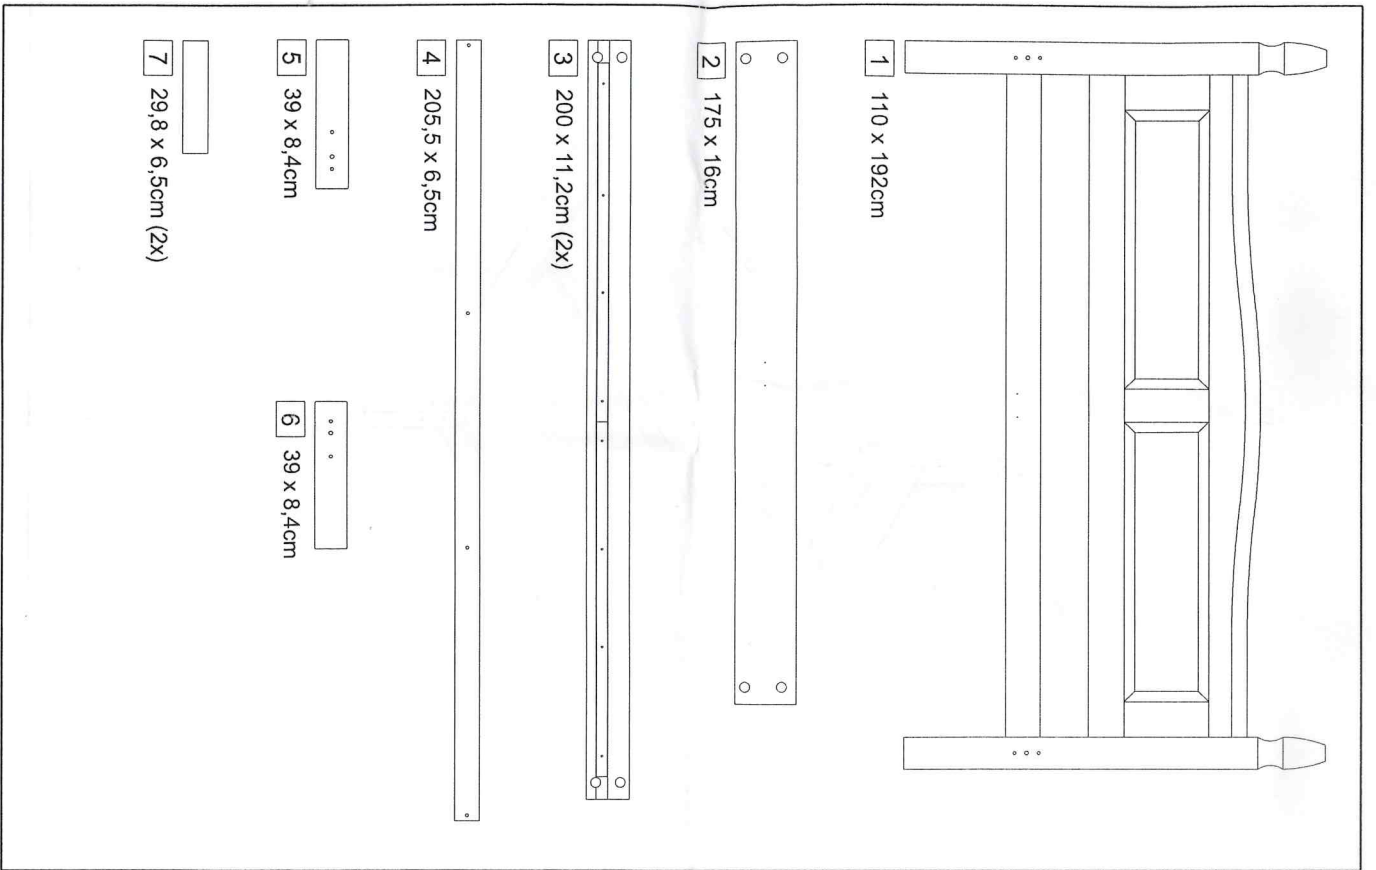

1

	Ax6
	Ex2
	Jx1

2

	Fx4
	Gx4
	Jx1

3

Bx8	Hx2
 Ø4,0x16mm	

A x 6	 Ø10x
B x 8	 Ø4,0
C x 2	
D x 2	
E x 2	 Ø7,

	 30 min
	

	Cx1
	Dx1
	Fx4 Ø6.5x130mm
	Gx4
	Jx1

Ref.: 579